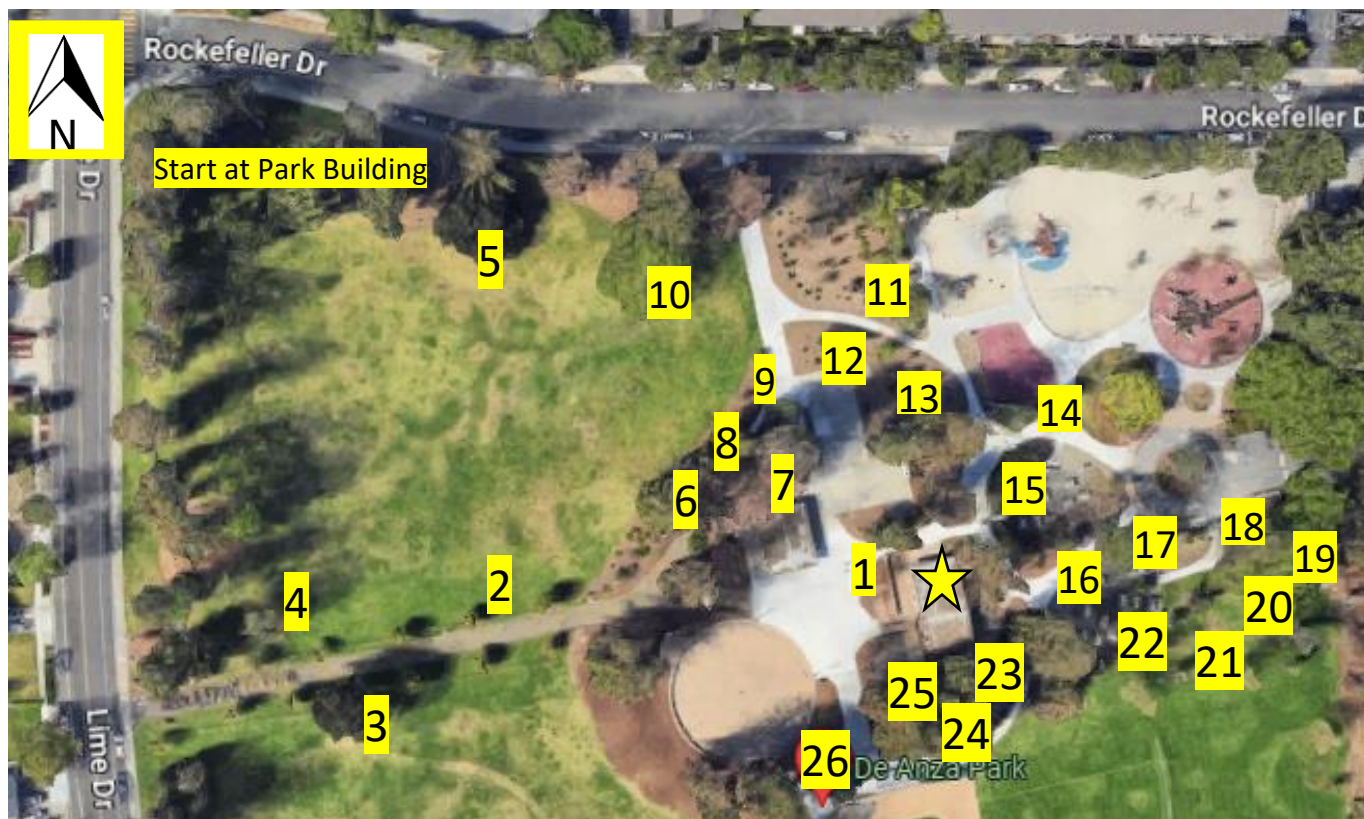

Sunnyvale Urban Forest Advocates

sunnyvaletrees.org

De Anza Park Tree Walk

1150 Lime Drive, Sunnyvale 94087

Imagery ©2023 Google, Imagery ©2023 CNES/Airbus, Maxar Technologies, Planet.com, U.S. Geological Survey, USDA/FPAC/GEO, Map data ©2023Google

1. Crape Myrtle
2. Camphor
3. Holly Oak
4. Liquidambar
5. Canary Island Pine
6. California Coast Redwood
7. Horse Chestnut
8. Saucer Magnolia
9. Australian Tree Fern
10. Oak
11. Southern Magnolia
12. Japanese Maple
13. Yucca
14. White Alder
15. Strawberry Tree
16. Monterey Pine
17. Valley Oak
18. Japanese Zelkova
19. Italian Alder
20. Sycamore
21. Pear
22. Dawn Redwood
23. Western Redbud
24. Mayten Willow
25. Afroparpus
26. Coast Live Oak