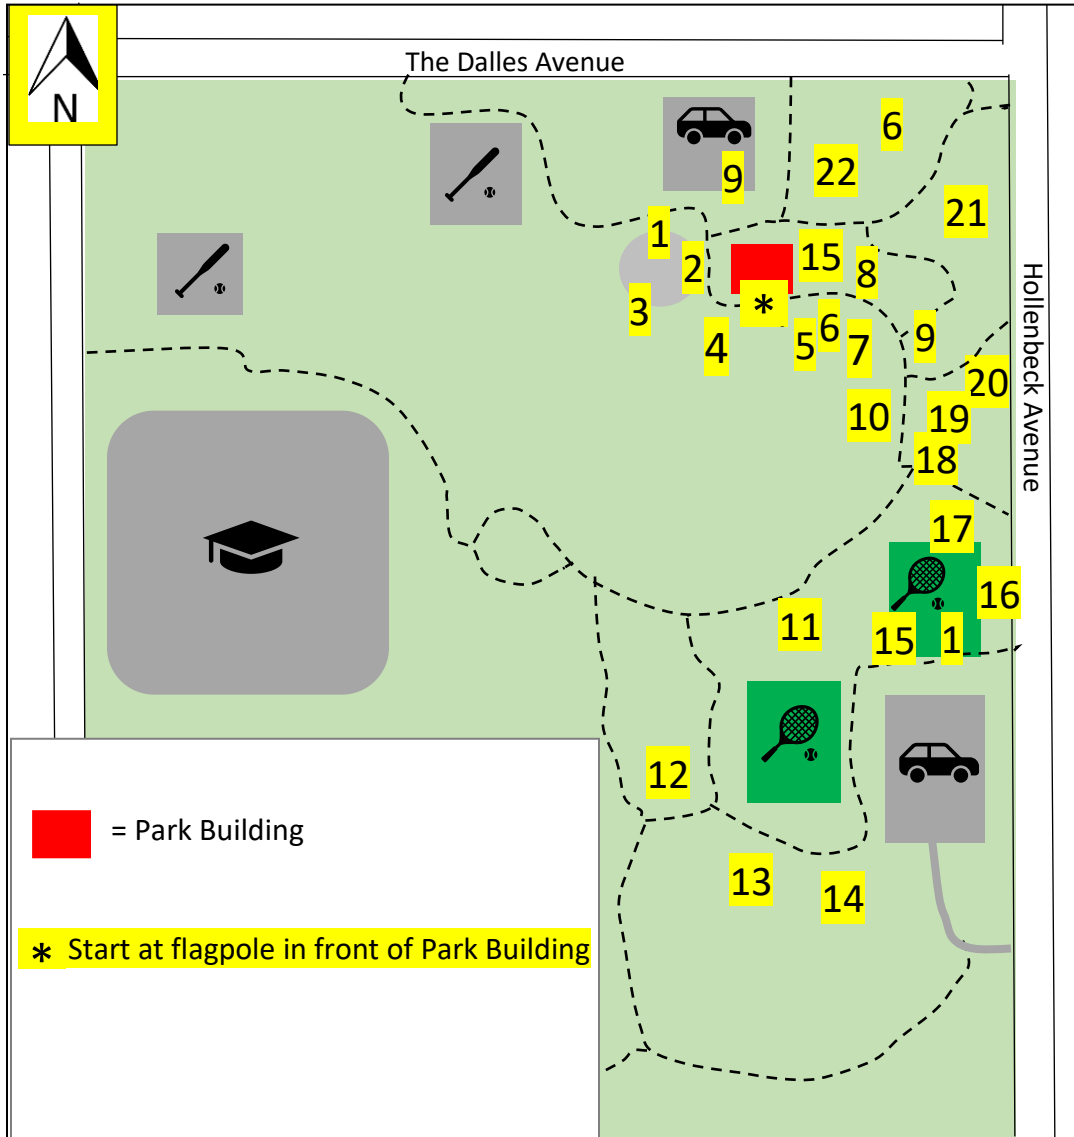

Serra Park Tree Walk

730 The Dalles, Sunnyvale 94087

- 1 Canary Island Pine
- 2 Chinese Pistache
- 3 Crepe Myrtle
- 4 Saucer Magnolia
- 5 California Coast Redwood
- 6 Coast Live Oak
- 7 California Bay
- 8 Chinese Elm
- 9 Japanese Zelkova
- 10 Western Sycamore
- 11 Catalina Ironwood
- 12 Alder
- 13 Camphor
- 14 Valley Oak
- 15 African Fern Pine
- 16 Southern Magnolia
- 17 White Birch
- 18 Canary Island Palm
- 19 Yucca
- 20 Strawberry Tree
- 21 Scarlet Oak
- 22 Japanese Maple
- 23 Japanese Zelkova