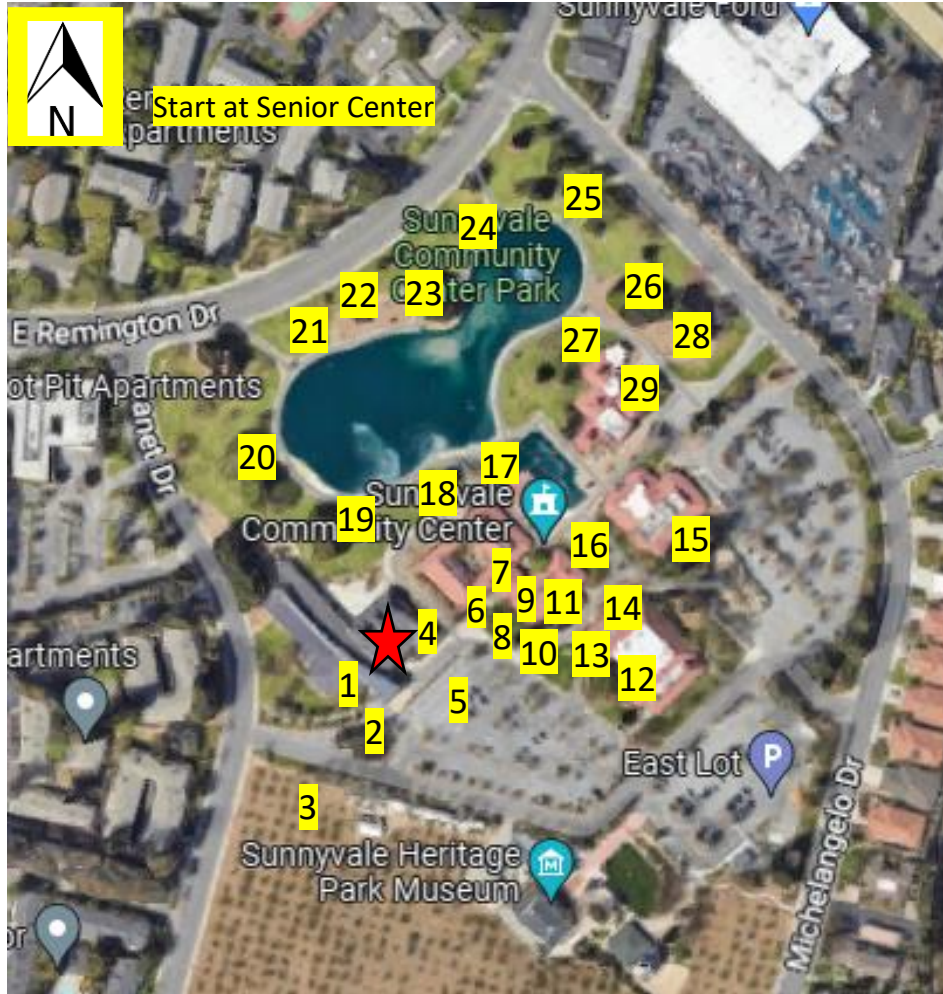

# Sunnyvale Community Center Tree Walk

550 E Remington Drive, Sunnyvale 94087

1. Ornamental Pear
2. Eucalyptus
3. Heritage Orchard Park (Blenheim Apricots)
4. European Hornbeam
5. London Plane (in parking lot)
6. Purple Leaf Plum
7. Japanese Maple
8. Crape Myrtle
9. Chinese Pistache
10. Southern Magnolia
11. Saucer Magnolia
12. Afrocarpus
13. Valley Oak
14. Crabapple
15. Canary Island Pine
16. Tulip Tree
17. Japanese Black Pine
18. California Coast Redwood
19. Tristania Laurina
20. Japanese Zelkova
21. Jacaranda
22. Mayten Willow
23. Heritage Coast Live Oak
24. Eucalyptus
25. Deodar Cedar
26. Italian Stone Pine
27. Shumard Oak
28. Monterey Pine
29. Atlas Cedar